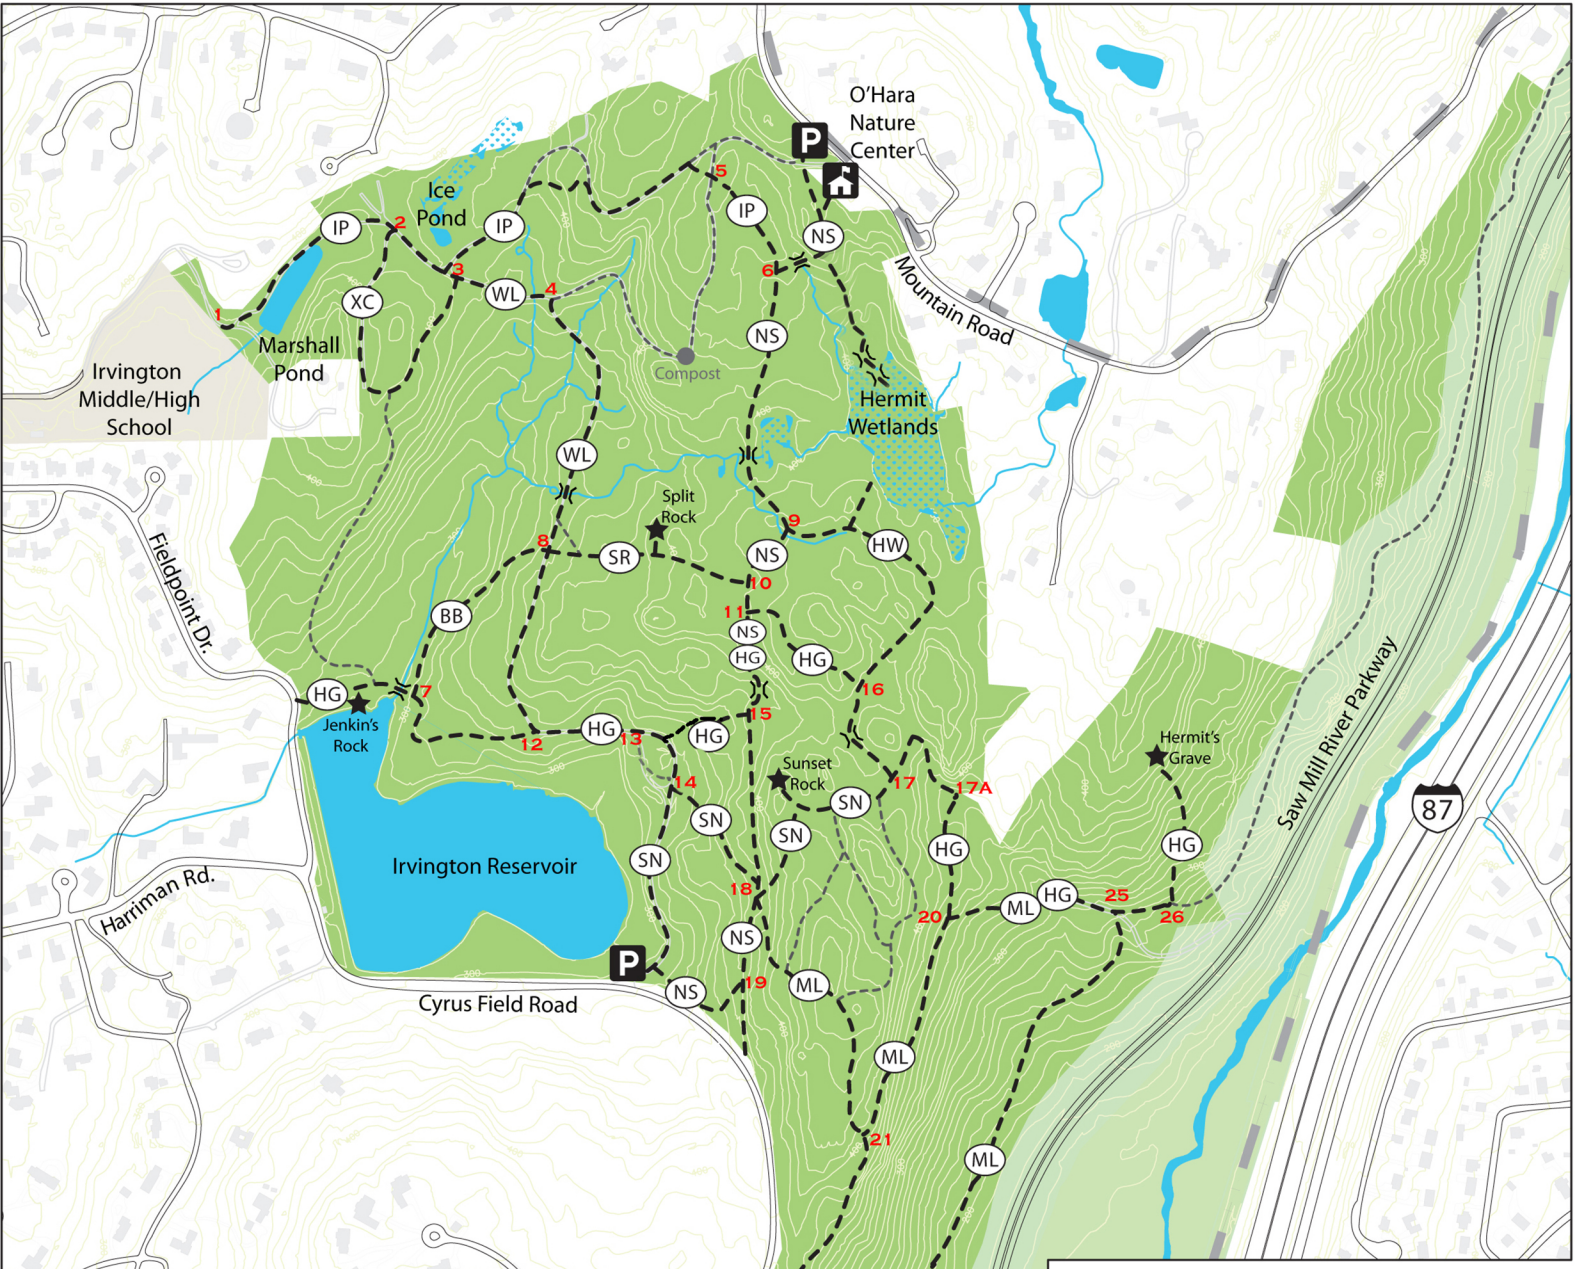

Irvington Woods Trail Map

KEY

- Marked Trail
- - - - Unmarked Trail
- ★ Points of Interest
- P** Parking

Sign posts noted by numbers

TRAILS

- (IP) Ice Pond
- (XC) Cross Country
- (NS) North South
- (SR) Split Rock
- (HG) Hermits Grave
- (HW) Hermits Wetlands
- (ML) Monument Loop
- (WL) Water Line
- (BB) Barney Brook
- (SN) Sunset Rock

.5 Mile

1 Mile