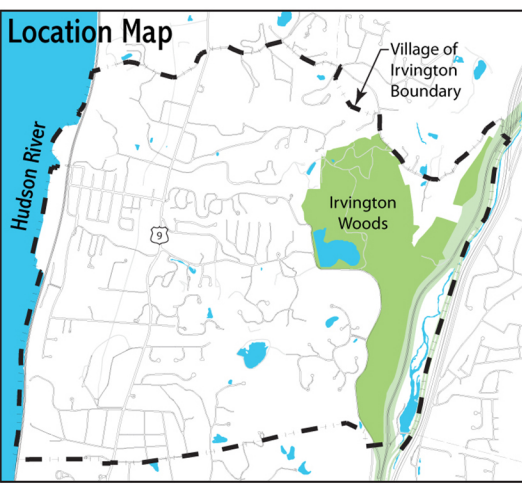

Irvington Woods Trail Map

KEY

- Marked Trail
- - - - Unmarked Trail
- ★ Points of Interest
- P** Parking

Sign posts noted by numbers

TRAILS

- (IP) Ice Pond
- (XC) Cross Country
- (NS) North South
- (SR) Split Rock
- (HG) Hermits Grave
- (HW) Hermits Wetlands
- (ML) Monument Loop
- (WL) Water Line
- (BB) Barney Brook
- (SN) Sunset Rock

.5 Mile

1 Mile