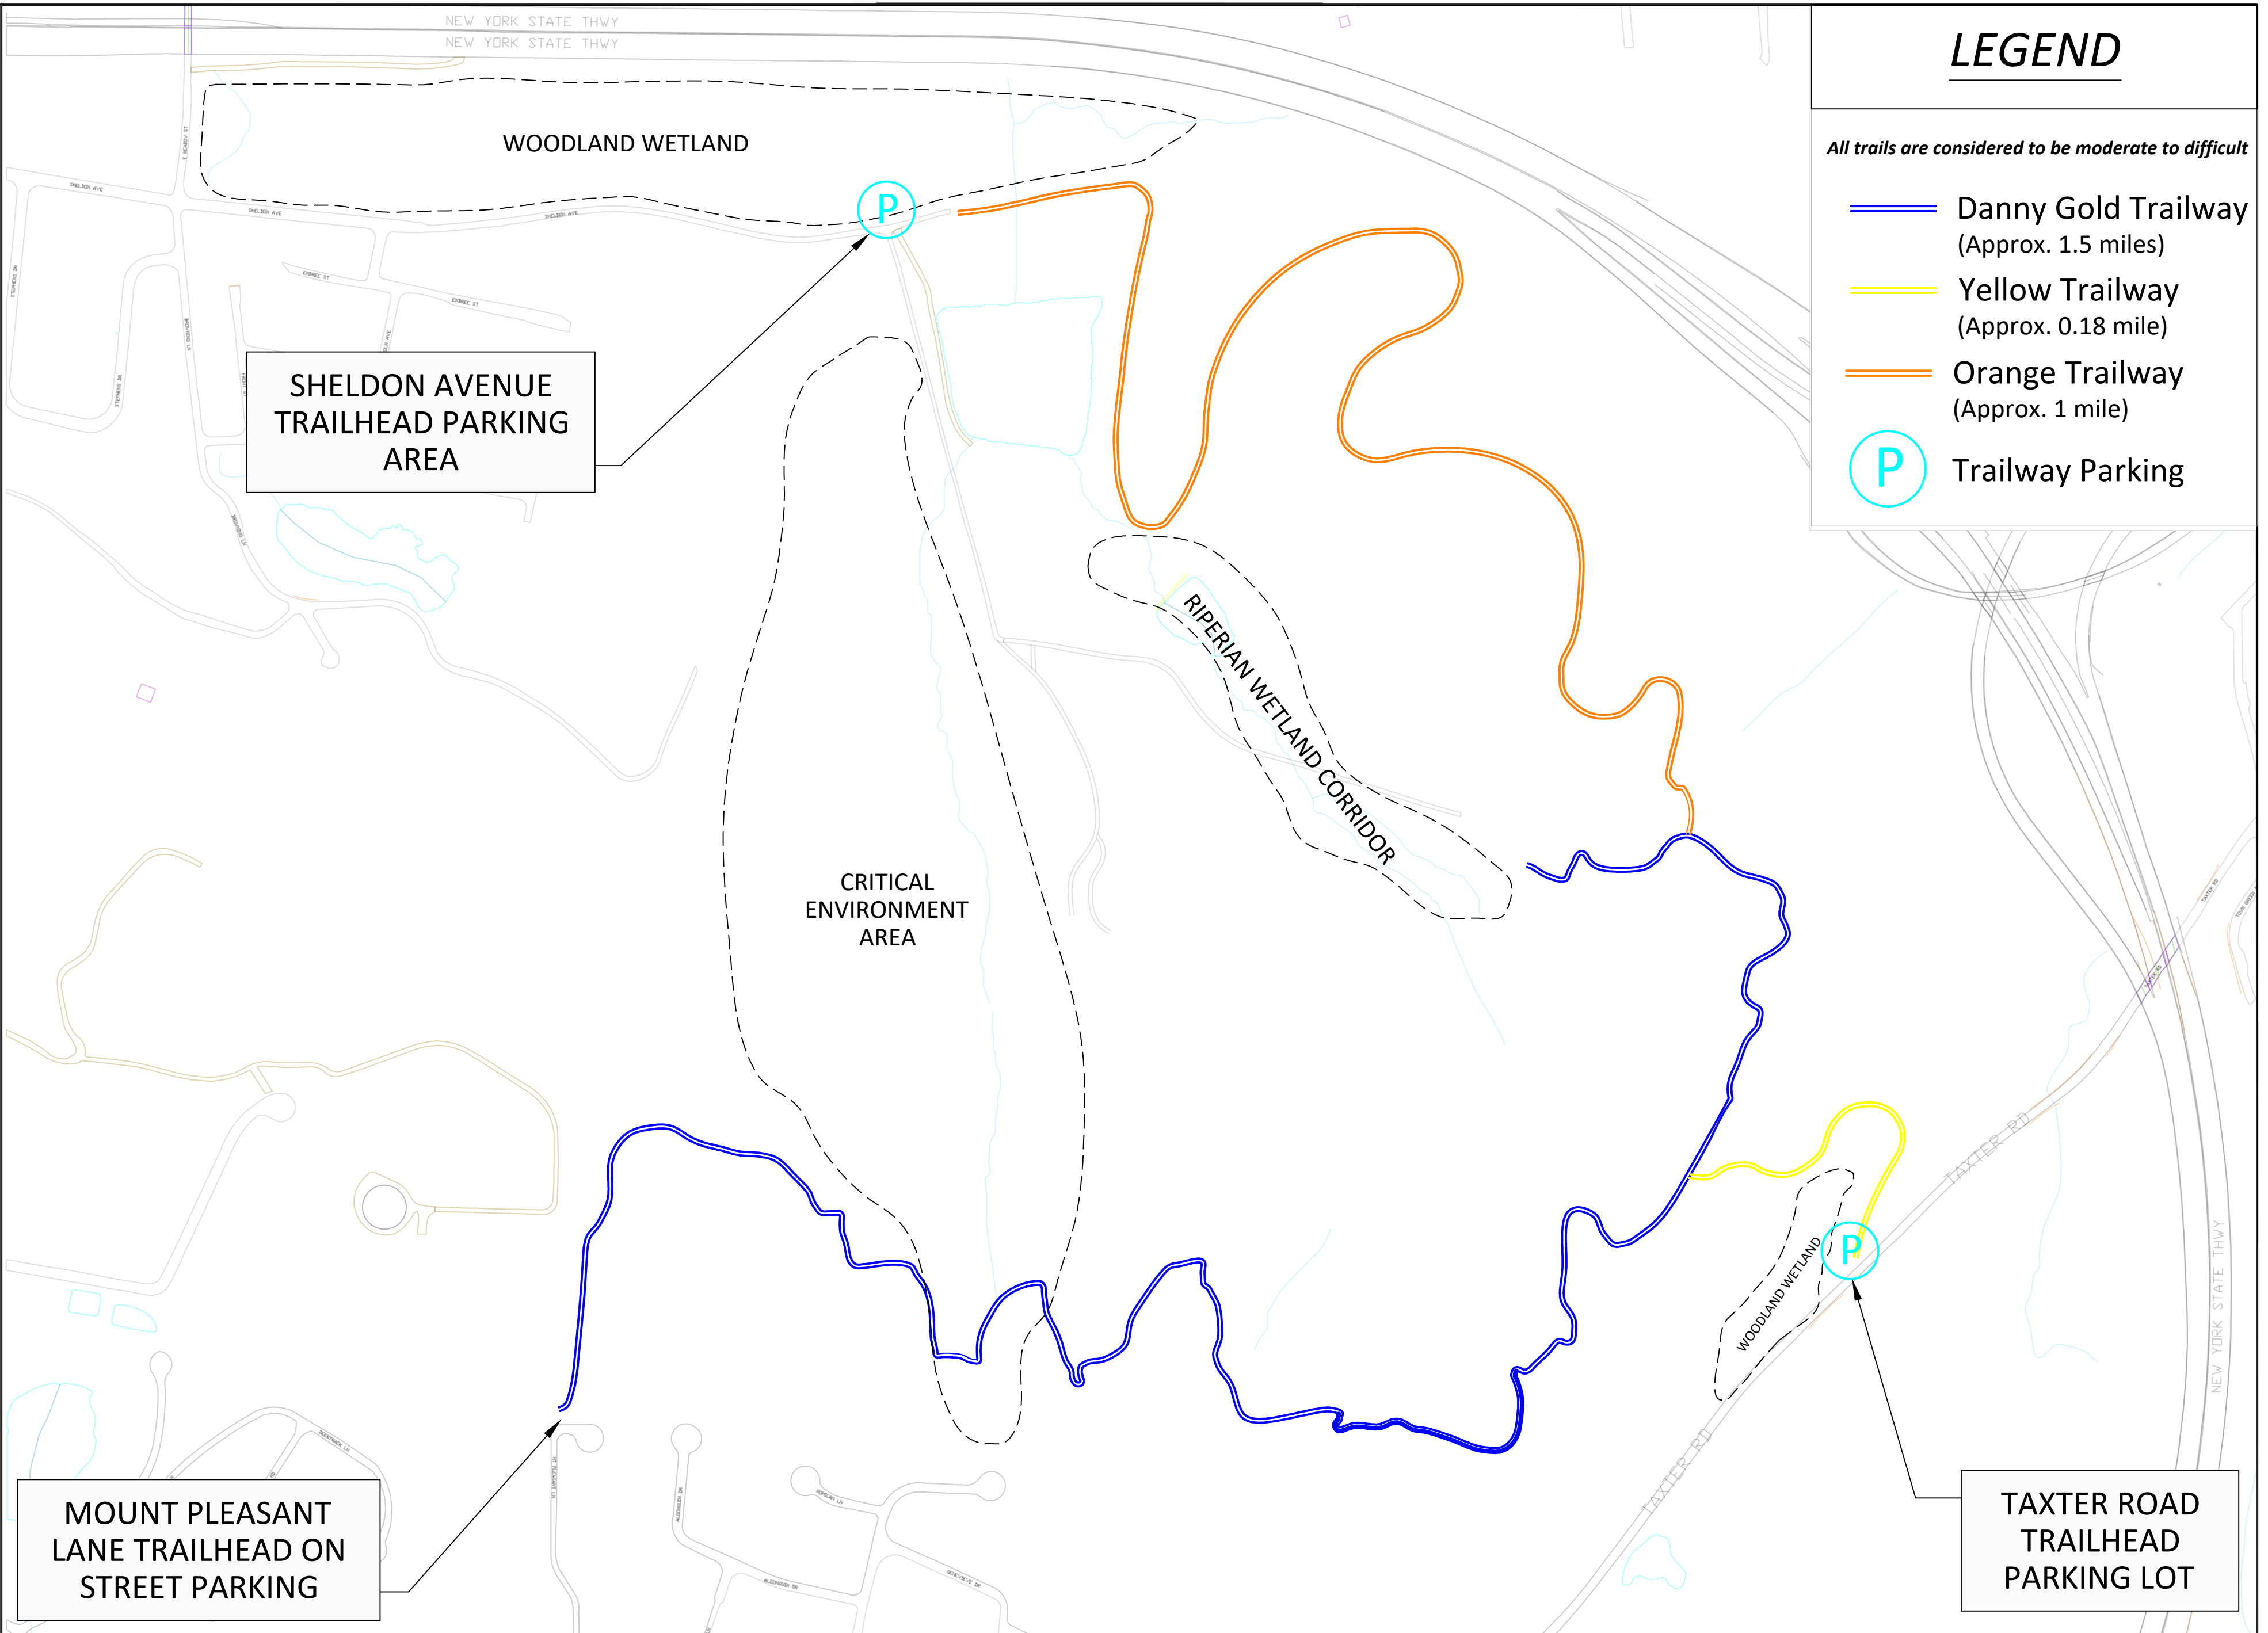

TAXTER RIDGE PARK PRESERVE

TRAILWAY MAP

LEGEND

All trails are considered to be moderate to difficult

-  Danny Gold Trailway (Approx. 1.5 miles)
-  Yellow Trailway (Approx. 0.18 mile)
-  Orange Trailway (Approx. 1 mile)
-  Trailway Parking

SHELDON AVENUE TRAILHEAD PARKING AREA

TAXTER ROAD TRAILHEAD PARKING LOT

MOUNT PLEASANT LANE TRAILHEAD ON STREET PARKING

0 300 600 Feet